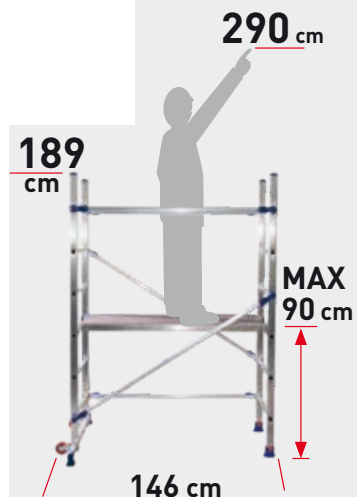

**SAFETY:**  
anti-overturning hooks

Stairwell position.  
The diagonals hook on one side only

Code	(kg)	(m <sup>3</sup> )	colli	Ean
<b>P6</b>	14,6	0,16	1	8028406112983

**PLATFORM:**  
125x41 cm  
**WEIGHT:**  
14,6 kg